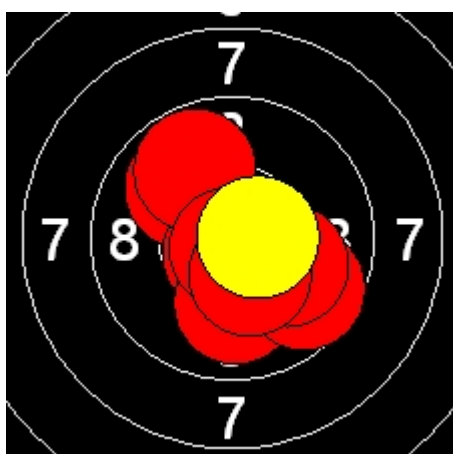

Nr	Score
21	9.9
22	10.7
23	10.0
24	10.7
25	9.7
26	9.8
27	10.1
28	10.8
29	10.4
30	10.6