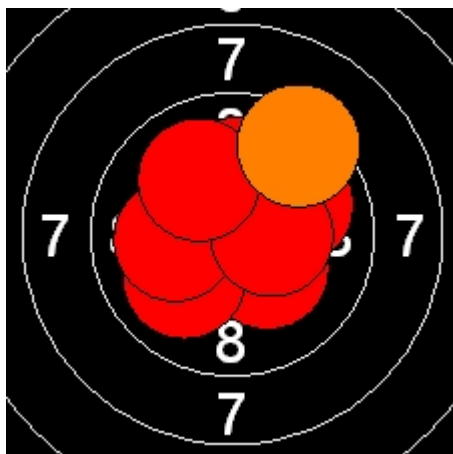

Nr	Score
31	10.6
32	10.7
33	10.2
34	10.2
35	9.8
36	10.3
37	10.6
38	10.3
39	10.4
40	10.6

Selection Nationale 10m 2014

Carabine 10m Dame 1 match 1

ARDELET Céline US BRION

410.5 Points

Nr	Score
1	10.1
2	10.7
3	10.2
4	10.4
5	10.0
6	10.1
7	10.0
8	10.4
9	10.0
10	9.3