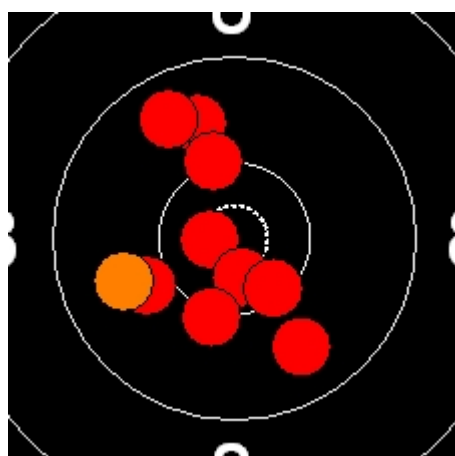

Nr	Score
21	10
22	10x
23	9
24	9
25	10x
26	10
27	10x
28	9
29	10
30	9