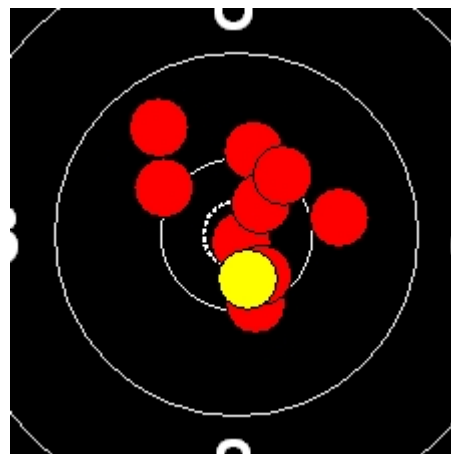

Nr	Score
11	10
12	10
13	10
14	10x
15	10x
16	10
17	10x
18	9
19	10
20	10x