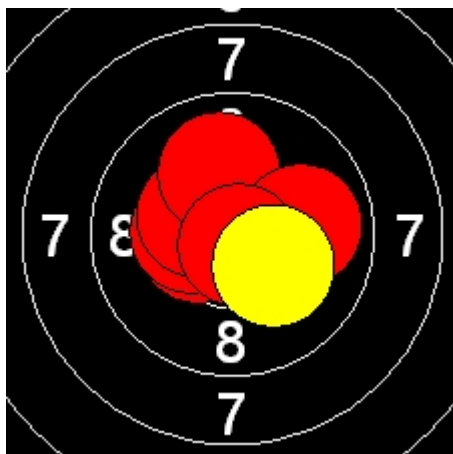

21

Page 1 of 1

SIUS

OFFICIAL ISSF RESULTS PROVIDER

Selection Nationale 10m 2014

Carabine 10m Dame 1 match 3

EVESQUE Emilie ST PONTAR

412.1 Points

Nr	Score
1	10.4
2	10.4
3	10.4
4	10.7
5	10.3
6	10.4
7	10.0
8	9.9
9	10.8
10	10.2

Nr	Score
11	10.4
12	9.7
13	9.6
14	10.4
15	9.9
16	10.4
17	10.6
18	10.9
19	10.4
20	9.4

Nr	Score
21	10.2
22	10.4
23	9.8
24	10.4
25	10.1
26	10.6
27	9.7
28	10.8
29	10.5
30	10.4