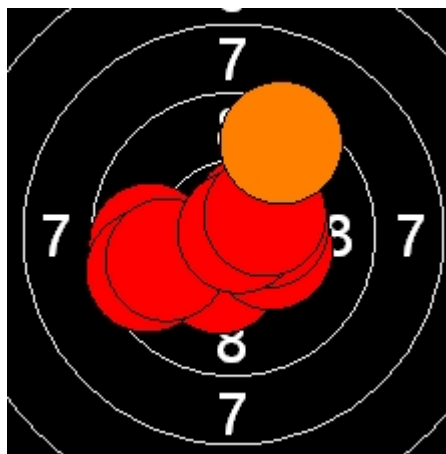

Nr	Score
11	10.4
12	9.7
13	9.6
14	10.4
15	9.9
16	10.4
17	10.6
18	10.9
19	10.4
20	9.4