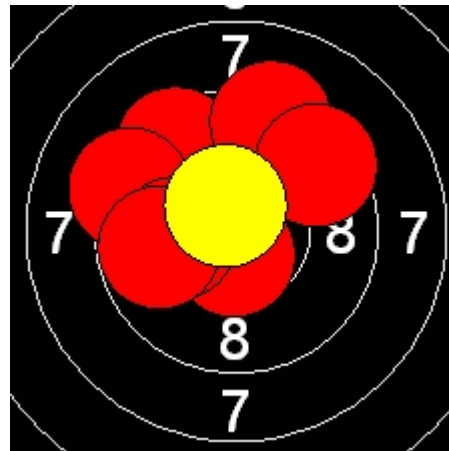

Nr	Score
31	10.7
32	10.3
33	9.4
34	10.6
35	9.3
36	10.1
37	9.3
38	9.4
39	9.8
40	10.5

SIUS