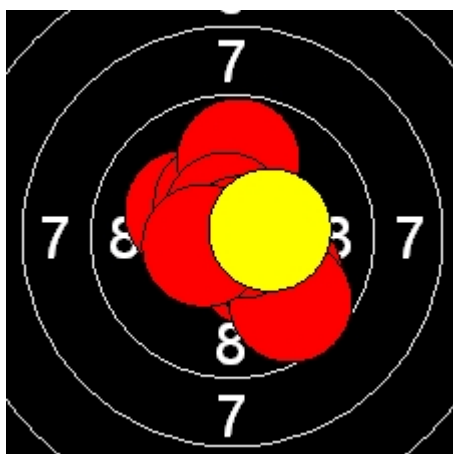

21

Page 1 of 1

SIUS

OFFICIAL ISSF RESULTS PROVIDER

Selection Nationale 10m 2014

Carabine 10m Dame 1 match 3

EVESQUE Emilie ST PONTAR

412.1 Points

Nr	Score
1	10.4
2	10.4
3	10.4
4	10.7
5	10.3
6	10.4
7	10.0
8	9.9
9	10.8
10	10.2

Nr	Score
11	10.4
12	9.7
13	9.6
14	10.4
15	9.9
16	10.4
17	10.6
18	10.9
19	10.4
20	9.4

Nr	Score
21	10.2
22	10.4
23	9.8
24	10.4
25	10.1
26	10.6
27	9.7
28	10.8
29	10.5
30	10.4