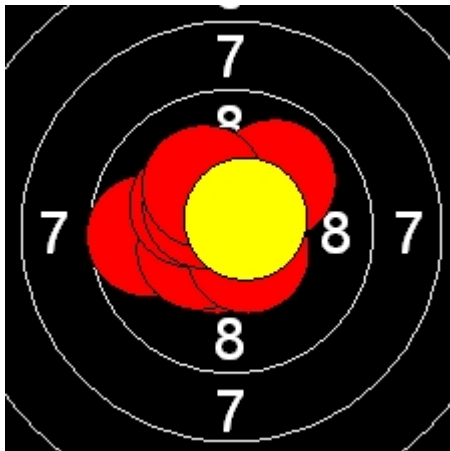

Selection Nationale 10m 2014

Carabine 10m Dame 1 match 3

ARDELET Céline US BRION

403.6 Points

Nr	Score
1	10.3
2	10.2
3	9.8
4	10.3
5	10.4
6	10.3
7	10.2
8	10.8
9	10.9
10	10.1

Nr	Score
11	10.1
12	9.4
13	10.3
14	9.1
15	9.9
16	10.2
17	9.5
18	8.7
19	10.6
20	9.5