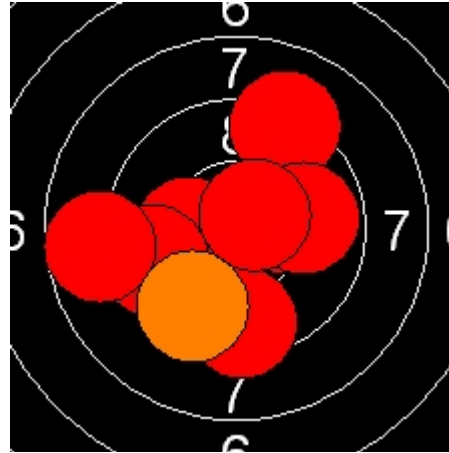

Selection Nationale 10m 2014

Carabine 10m Dame 1 match 3

ARDELET Céline US BRION

403.6 Points

Nr	Score
1	10.3
2	10.2
3	9.8
4	10.3
5	10.4
6	10.3
7	10.2
8	10.8
9	10.9
10	10.1

Nr	Score
11	10.1
12	9.4
13	10.3
14	9.1
15	9.9
16	10.2
17	9.5
18	8.7
19	10.6
20	9.5