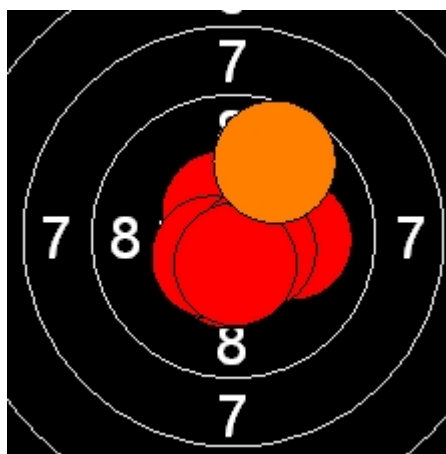

Nr	Score
31	10.3
32	10.5
33	10.7
34	10.5
35	10.6
36	10.5
37	10.1
38	10.6
39	10.5
40	9.7

SIUS